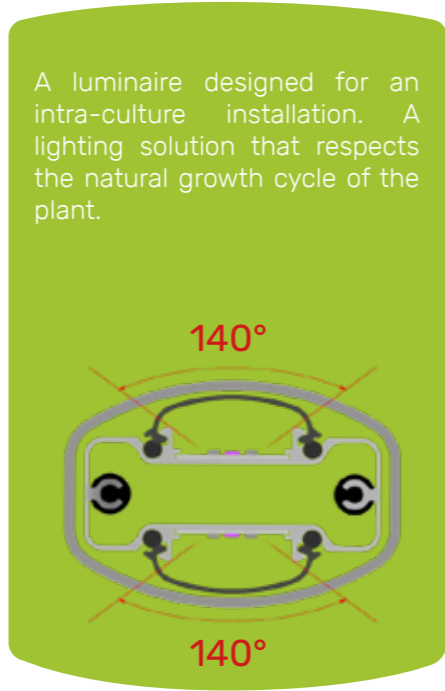

Patrick Roux – Producer

Vertical Lumia

- 40 Watts
- 2x140°
- IP65
- IK08
- 850°
- Class 2
- CE ROHS
- 5 year warranty

Vertical lighting technology

Connection up to 60m
Easy to install

A product and its accessories designed for ease of installation and daily use.