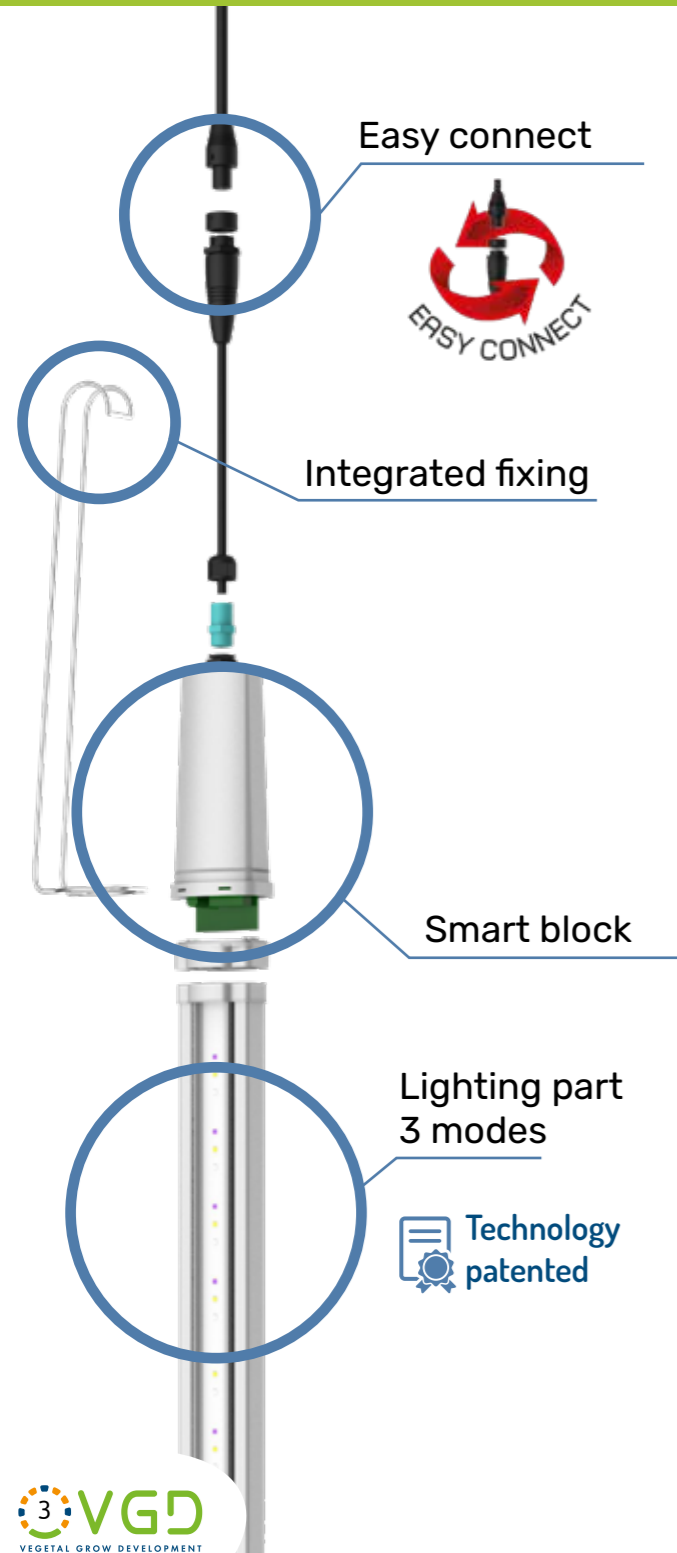

Innovative vertical intraculture luminaire

Innovative vertical light that follows the natural growth of crops (tomato, cucumber, raspberry, etc.). The Lumia vertical integrates as closely as possible to the crop for additional intra-canopy light. Has two independent controllable light spectra that save the producer money and precisely improve photosynthesis.

Patrick Roux – Producer

Vertical Lumia

- 40 Watts
- 2x140°
- IP65
- IK08
- 850°
- Class 2
- CE ROHS
- 5 year warranty

Vertical lighting technology

Connection up to 60m
Easy to install

A product and its accessories designed for ease of installation and daily use.

This range of accessories, easy to use, has been designed to adapt to glass and tunnel greenhouses as simply as possible.

Technical centers and producers