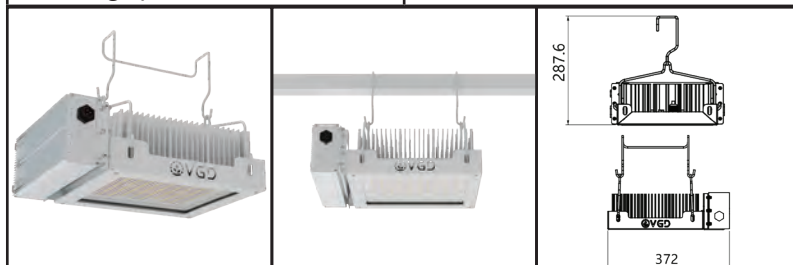

VGDD

VEGETAL GROW DEVELOPMENT

HPL SERIES

LED toplighting innovation solution

High-quality, premium design luminaire, specially designed for the harsh greenhouse environment. The heat sink is made from pure 1070 cold-forged aluminium, giving it the best passive heat dissipation. Thanks to this technology, it has the smallest weight/size ratio on the market, reducing shadowing.

Designed in partnership with growers

This luminaire has been developed in conjunction with growers to provide the best possible response to the requirements of growing environments. Compact yet powerful, it reduces shadowing without compromising on efficiency, easily reaching over $4.2\mu\text{mol}/\text{J}$. The use of pure 1070 cold-forged aluminium gives it the best heat dissipation, extending the life of the LED and maintaining the emission flux for over 50,000 hours. Its white powder-coated body reduces the luminaire's heat and reflects natural light. VGD team is close to its growers, we have a range of spectra adapted to each type of crop, and for research our in-house department develops custom spectra according to requirements. The luminaire can be variable to adapt in real time to the needs of the plant and is 100% compatible with agroclimatic management.

Power	400 Watts
Size (mm)	292x265x102
Input Voltage	180 - 400VAC (50-60Hz)
THD	<14%
Weight	5,700kg
Power factor	> 0,94 at full load
Angle	115° - 135°
Efficiency	2,2 - 4,2 $\mu\text{mol}/\text{J}$
PPF (360-760nm)	880 - 1680 $\mu\text{mol}/\text{s}$
IP & IK	66 / 08
Lifetime Ta 25°C	50 000 hrs L90B10
Spectral code	S1 - S4 - S5K - S10 - S11 - S12 - S18 - SSF
Warranty	3-7 years
Certificates	CE, ENEC, ROHS, UL/CSA, RCM, PSE, EAC
Dimming option	10 - 100%