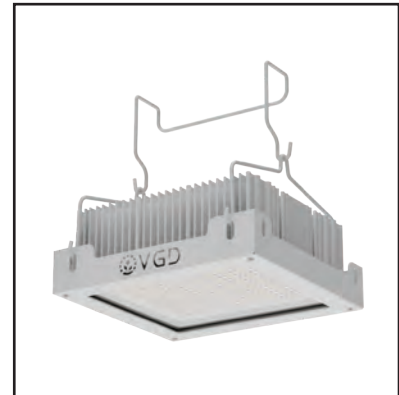

VGDD

VEGETAL GROW DEVELOPMENT

HPL SERIES

LED toplighting innovation solution

High-quality, premium design luminaire, specially designed for the harsh greenhouse environment. The heat sink is made from pure 1070 cold-forged aluminium, giving it the best passive heat dissipation. Thanks to this technology, it has the smallest weight/size ratio on the market, reducing shadowing.

Designed in partnership with growers

This luminaire has been developed in conjunction with growers to provide the best possible response to the requirements of growing environments. Compact yet powerful, it reduces shadowing without compromising on efficiency, easily reaching over $4.2\mu\text{mol}/\text{J}$. The use of pure 1070 cold-forged aluminium gives it the best heat dissipation, extending the life of the LED and maintaining the emission flux for over 50,000 hours. Its white powder-coated body reduces the luminaire's heat and reflects natural light. VGD team is close to its growers, we have a range of spectra adapted to each type of crop, and for research our in-house department develops custom spectra according to requirements. The luminaire can be variable to adapt in real time to the needs of the plant and is 100% compatible with agroclimatic management.

Power	400 Watts
Size (mm)	292x265x102
Input Voltage	180 - 400VAC (50-60Hz)
THD	<14%
Weight	5,700kg
Power factor	> 0,94 at full load
Angle	115° - 135°
Efficiency	2,2 - 4,2 $\mu\text{mol}/\text{J}$
PPF (360-760nm)	880 - 1680 $\mu\text{mol}/\text{s}$
IP & IK	66 / 08
Lifetime Ta 25°C	50 000 hrs L90B10
Spectral code	S1 - S4 - S5K - S10 - S11 - S12 - S18 - SSF
Warranty	3-7 years
Certificates	CE, ENEC, ROHS, UL/CSA, RCM, PSE, EAC
Dimming option	10 - 100%