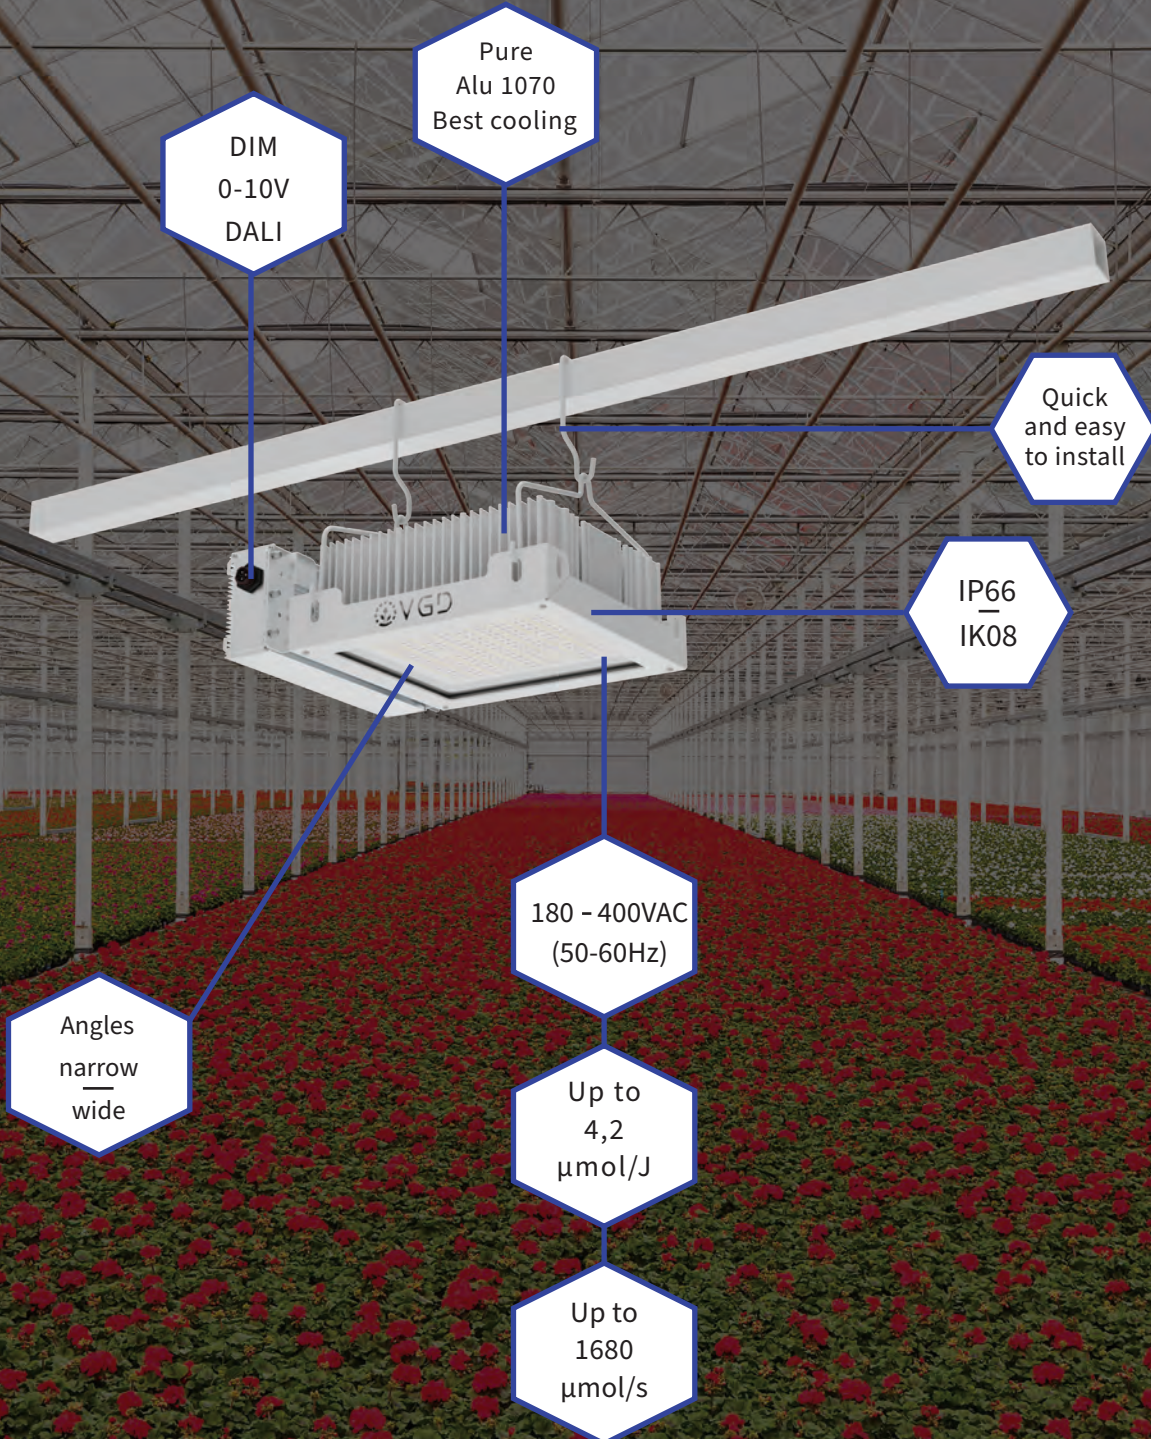

VGDD

VEGETAL GROW DEVELOPMENT

HPL SERIES

LED toplighting innovation solution

High-quality, premium design luminaire, specially designed for the harsh greenhouse environment. The heat sink is made from pure 1070 cold-forged aluminium, giving it the best passive heat dissipation. Thanks to this technology, it has the smallest weight/size ratio on the market, reducing shadowing.

Designed in partnership with growers

This luminaire has been developed in conjunction with growers to provide the best possible response to the requirements of growing environments. Compact yet powerful, it reduces shadowing without compromising on efficiency, easily reaching over $4.2\mu\text{mol}/\text{J}$. The use of pure 1070 cold-forged aluminium gives it the best heat dissipation, extending the life of the LED and maintaining the emission flux for over 50,000 hours. Its white powder-coated body reduces the luminaire's heat and reflects natural light. VGD team is close to its growers, we have a range of spectra adapted to each type of crop, and for research our in-house department develops custom spectra according to requirements. The luminaire can be variable to adapt in real time to the needs of the plant and is 100% compatible with agroclimatic management.

Power	400 Watts
Size (mm)	292x265x102
Input Voltage	180 - 400VAC (50-60Hz)
THD	<14%
Weight	5,700kg
Power factor	> 0,94 at full load
Angle	115° - 135°
Efficiency	2,2 - 4,2 $\mu\text{mol}/\text{J}$
PPF (360-760nm)	880 - 1680 $\mu\text{mol}/\text{s}$
IP & IK	66 / 08
Lifetime Ta 25°C	50 000 hrs L90B10
Spectral code	S1 - S4 - S5K - S10 - S11 - S12 - S18 - SSF
Warranty	3-7 years
Certificates	CE, ENEC, ROHS, UL/CSA, RCM, PSE, EAC
Dimming option	10 - 100%

view depends on options

- **Up to 4,2 $\mu\text{mol}/\text{J}$**
- **Above-crop light**
- **Limit the plants stress**
- **Diffuse & homogeneous light**
- **Replaces HPS 600/1000W**
- **Easy to install**