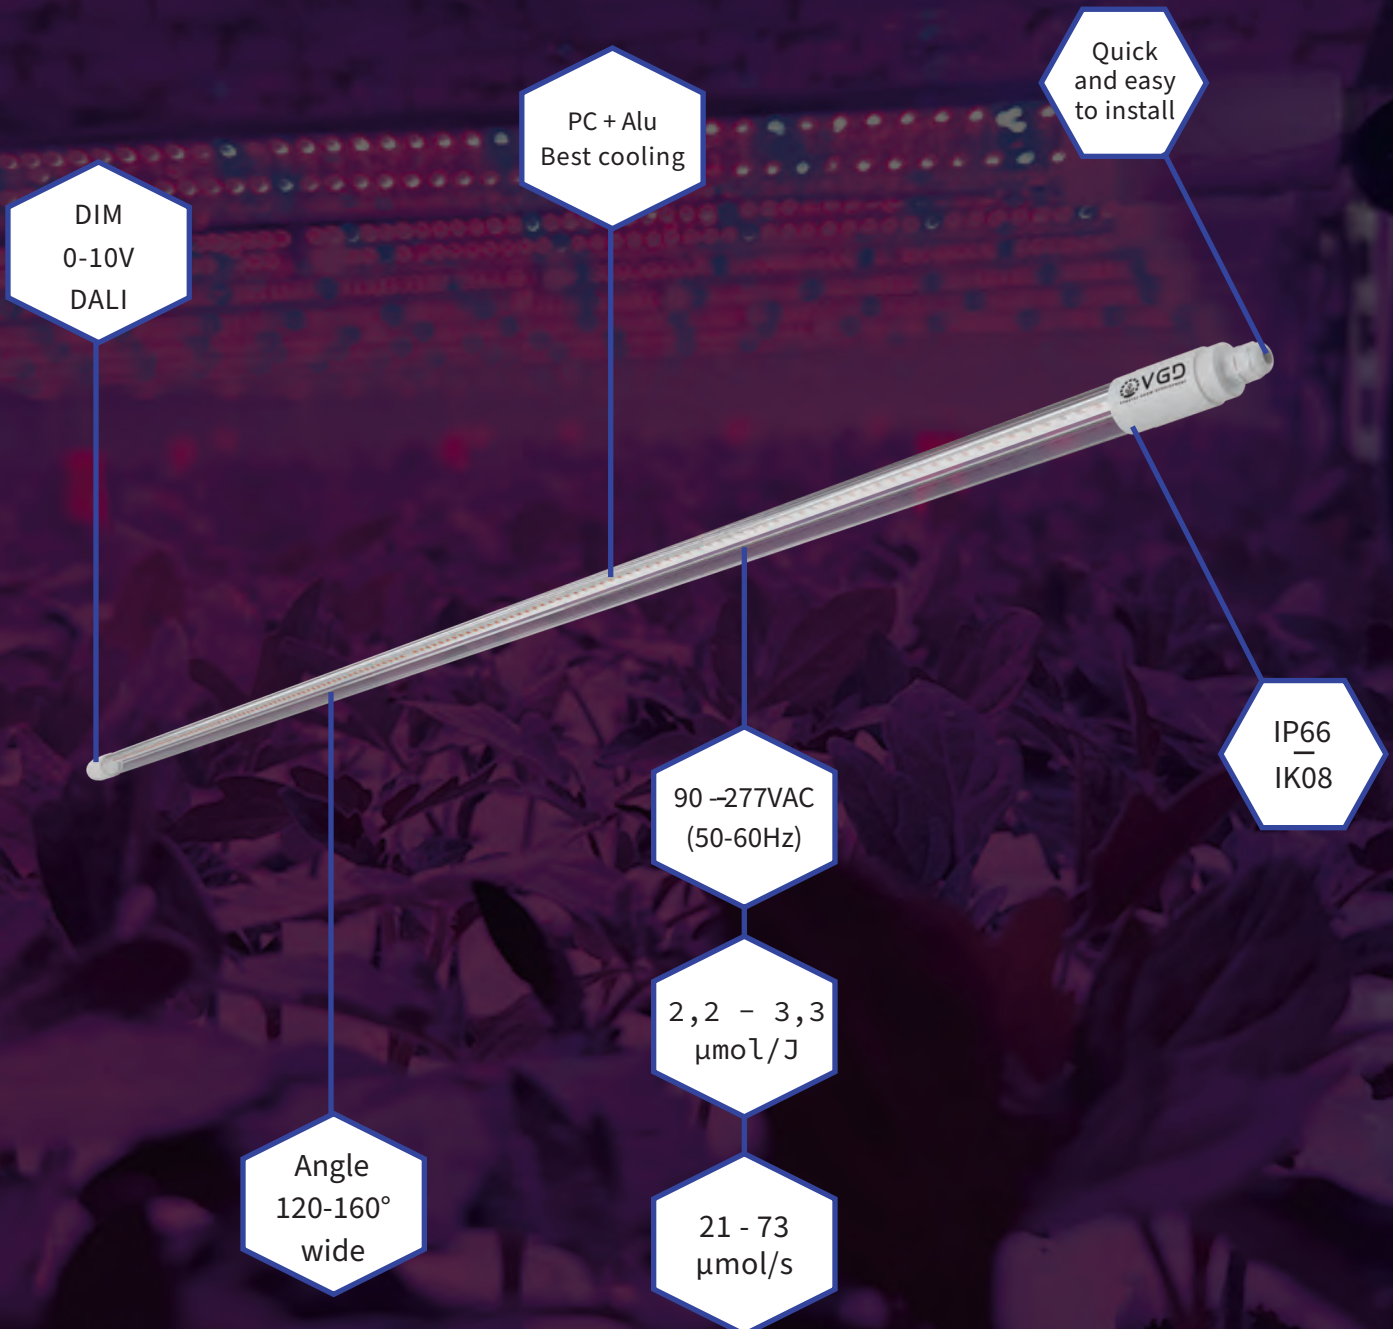

VGD

VEGETAL GROW DEVELOPMENT

TUBORACK

Economical lighting solution for vertical farming

This LED tube has been specially designed to achieve performance on indoor crops on projects with a limited budget. Waterproof in the wettest conditions and small in size, TuboRack adapts to any installation in a harsh environment.

Designed to make indoor farming profitable

The TuboRack has been designed to use as few materials as possible to make it as affordable as possible. This makes it easy to use and effective thanks to its spectral performance. Its polycarbonate body is resistant to most aggressive liquids. Inside, it incorporates a thin aluminium bar to optimise heat dissipation, ensuring optimum photon flux is maintained throughout its lifetime. A decompression vent prevents water from entering the product. To maintain optimum watertightness (IP66), the TuboRack is fitted with an overmoulded IP68 connector for connection to its power supply. The power supply is remote, reducing heat build-up in the growth chambers through the Joule effect. All connectors are quick-fit and can be connected without tools. The remote power supply is low-voltage, making installation risk-free and maintenance easy.

Power	10-25 Watts
Size (mm)	1300x30x30
Input Voltage	90 - 277VAC (50-60Hz)
THD	<14%
Weight	0,300kg
Power factor	> 0,91 at full load
Angle	120° - 160°
Efficiency	2,2 - 3,3 $\mu\text{mol}/\text{J}$
PPF (360-760nm)	22 - 73 $\mu\text{mol}/\text{s}$
IP & IK	66 / 04
Lifetime Ta 25°C	35 000 hrs L70B20
Spectral code	S1 - S4 - S5K - SSF
Warranty	2 years
Certificates	CE, ENEC, ROHS, UL/CSA, RCM, PSE, EAC
Dimming option	10 - 100%

view depends on options

- **Spectrum adapted to each crop**
- **Guaranteed homogeneity**
- **Compatible with pathogen testing**
- **Plug & Play, installation without tools**
- **Increases the rooting rate**
- **Ideal for growing shelves**