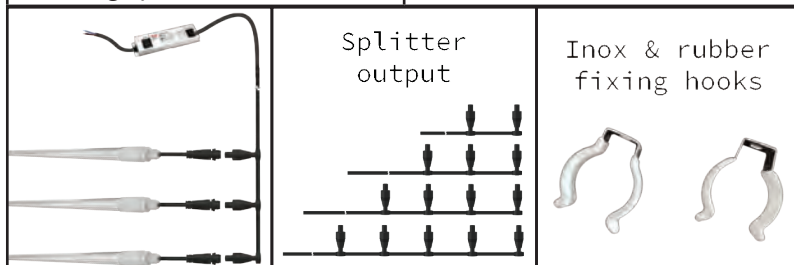

VGD

VEGETAL GROW DEVELOPMENT

TUBORACK

Economical lighting solution for vertical farming

This LED tube has been specially designed to achieve performance on indoor crops on projects with a limited budget. Waterproof in the wettest conditions and small in size, TuboRack adapts to any installation in a harsh environment.

Designed to make indoor farming profitable

The TuboRack has been designed to use as few materials as possible to make it as affordable as possible. This makes it easy to use and effective thanks to its spectral performance. Its polycarbonate body is resistant to most aggressive liquids. Inside, it incorporates a thin aluminium bar to optimise heat dissipation, ensuring optimum photon flux is maintained throughout its lifetime. A decompression vent prevents water from entering the product. To maintain optimum watertightness (IP66), the TuboRack is fitted with an overmoulded IP68 connector for connection to its power supply. The power supply is remote, reducing heat build-up in the growth chambers through the Joule effect. All connectors are quick-fit and can be connected without tools. The remote power supply is low-voltage, making installation risk-free and maintenance easy.

Power	10-25 Watts
Size (mm)	1300x30x30
Input Voltage	90 - 277VAC (50-60Hz)
THD	<14%
Weight	0,300kg
Power factor	> 0,91 at full load
Angle	120° - 160°
Efficiency	2,2 - 3,3 $\mu\text{mol}/\text{J}$
PPF (360-760nm)	22 - 73 $\mu\text{mol}/\text{s}$
IP & IK	66 / 04
Lifetime Ta 25°C	35 000 hrs L70B20
Spectral code	S1 - S4 - S5K - SSF
Warranty	2 years
Certificates	CE, ENEC, ROHS, UL/CSA, RCM, PSE, EAC
Dimming option	10 - 100%

view depends on options

- **Spectrum adapted to each crop**
- **Guaranteed homogeneity**
- **Compatible with pathogen testing**
- **Plug & Play, installation without tools**
- **Increases the rooting rate**
- **Ideal for growing shelves**